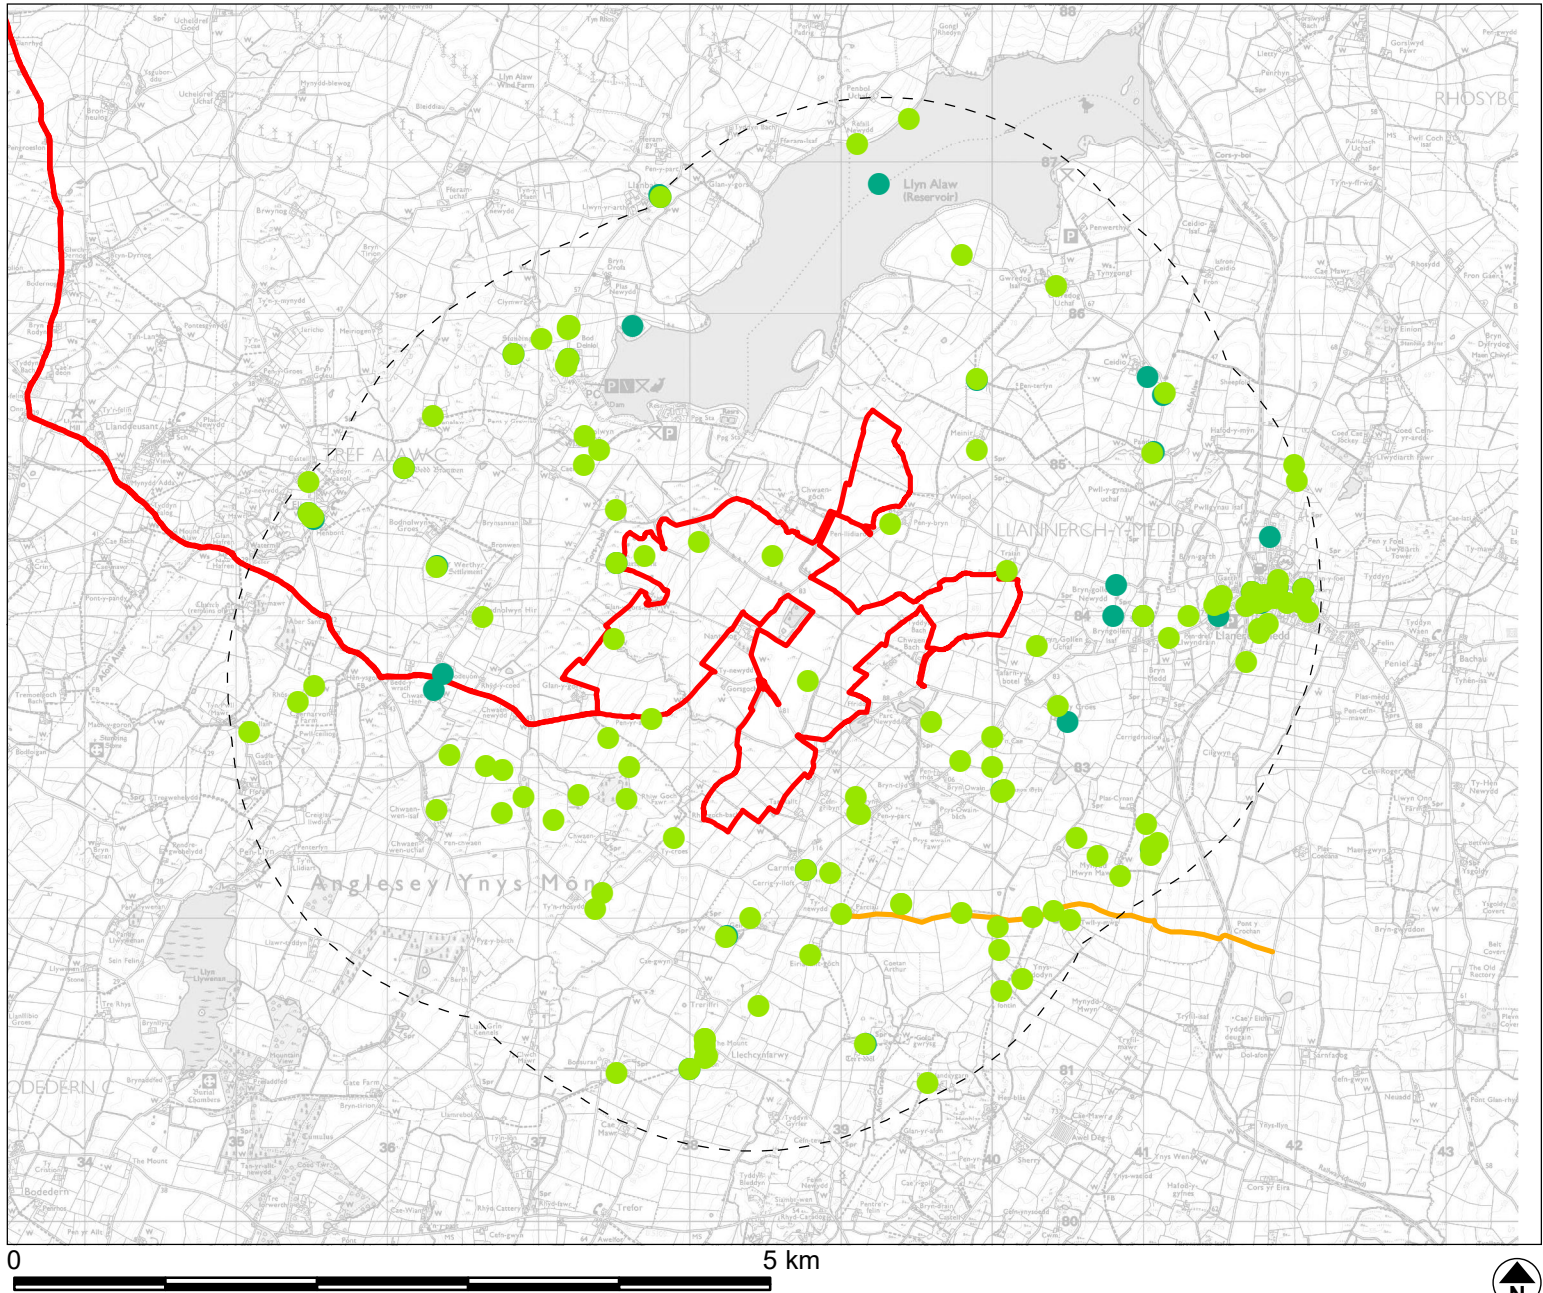

FIGURE 6.1
NON-DESIGNATED HISTORIC ASSETS

KEY

- Site
- 2km
- HER data
- HER data
- NMRW data

Contains Gwynedd Archaeological Trust Historic Environment Record data and NMRW data provided by the Royal Commission on the Ancient and Historical Monuments of Wales.

The records are labelled with their ID numbers on Figures 2 & 3 of the Heritage Desk-Based Assessment. The purpose of this figure is to illustrate the distribution of historic assets within the study area.

FIGURE 6.1
Non Designated Historic Assets

Alaw Môn Solar Farm, Anglesey

Client: Wylfa Green Ltd
 DRWG No: P21-0032
 Drawn by: EP
 Date: 10/10/2023
 Scale: 1:50,000 @ A4
 Approved by: GS